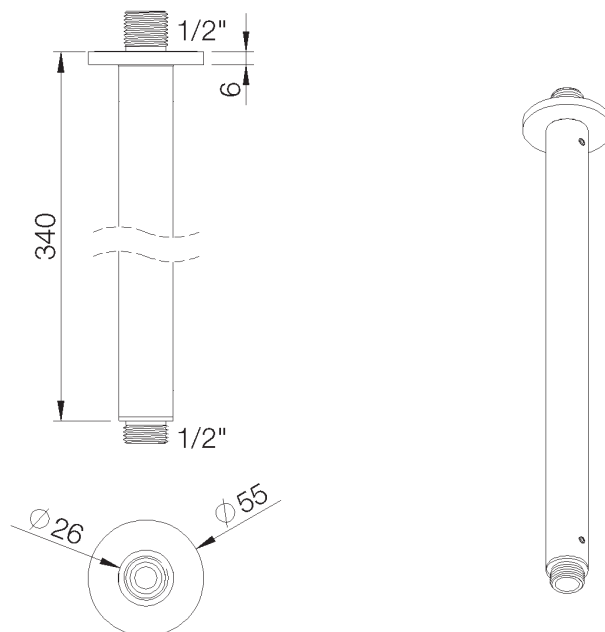

PRODUCT TECHNICAL SHEET

Collection : **CONTEMPORARY**

Ref. : **8020.--.84**

Bras de douche rond, vertical, 340 mm

Ronde douchearm, verticale, 340 mm

Round shower arm, vertical, 340 mm

Picture

Product details

Weight :

1,0 kg

Technical drawing

RN17/02/2015.V01